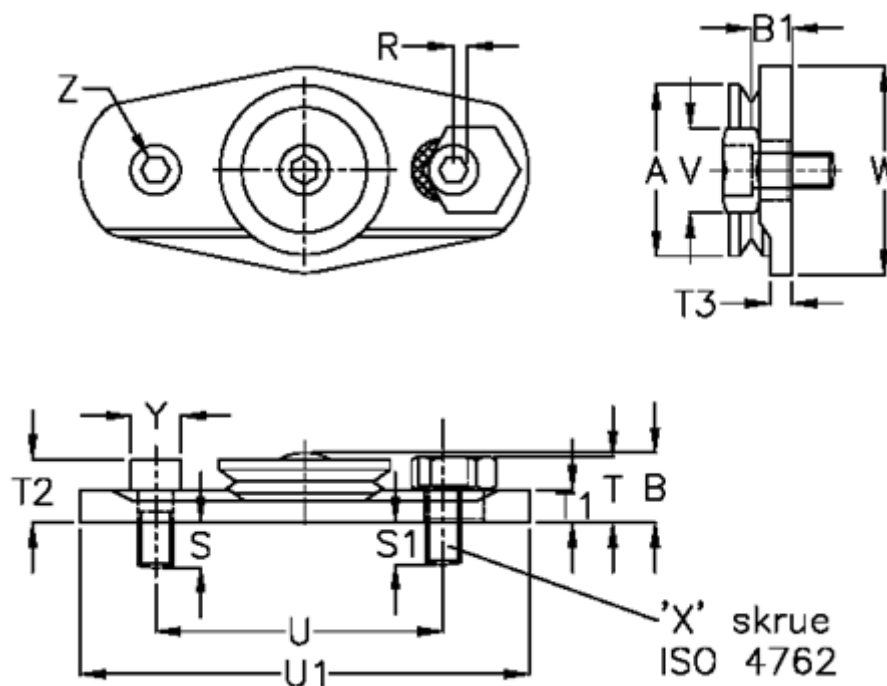

Article number: 0571507265

Description: Hepco GV3 bearing GBHJ 265 E
Slimline for Blind hole Fixing

Measures

a = 26.5	T2 = 10.0	Y = 8.5
B = 11.3	T3 = 3.6	Z = 10
B1 = 6.8	U = 50.0	
R = 1.5	U1 = 72.0	
S = 7.0	V = 14	
S1 = 9.0	W = 32.0	
T = 11.0	Weight kg/1000 = 0.028	
T1 = 5.0	X = M5	